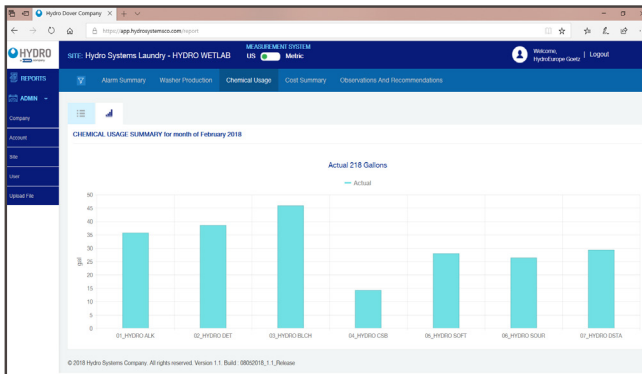

Model Number	Category	Description
HYDSPD0013-AT&T	Hardware	Cellular Modem AT&T w/ 1 Year at 200 MB/Month
HYDSPD0087-E	Hardware	Hydro Connect Real-Time Module Multi-Washer System
HYDSPD0088-E	Hardware	Hydro Connect Real-Time Module Tunnel Washer System
HYDSPD-DATA-RENEW	Services	1-Year Data Renewal Package (200 MB/Month)
HYD-CONNECT-MULTI-ANALYSIS	Services	Fee for Monthly Data Analysis Service for 1 Multi-Washer System
HYD-CONNECT-TUN-ANALYSIS	Services	Fee for Monthly Data Analysis Service for 1 Tunnel Washer System
HYD-CONNECT-REALTIME	Services	Fee for Monthly Real-Time Dashboard and Alerts for 1 System
HYDSPD-MAN-DAY	Services	Fee for One Day of Installation Labor
HYDSPD-WE-PROG 10	Services	Fee to Program 1 Washer with up to 10 Pre-Supplied Chemical Formulas

Insights

- **Alarm reporting:** Proactively view alarms to rapidly eliminate abnormal conditions that drive profit loss.
- **Production:** Eliminate the use of out-of-date paper logs to document the number of pounds or loads run in your facility.
- **Chemical usage:** Simplify and improve the accuracy of your billing procedures with metered usage reports on chemical product and formulas.
- **Cost:** Quickly access a snapshot of the chemical cost by formula to actively manage and improve unprofitable formulas or accounts.
- **Observations/recommendations:** Eliminate hours of data manipulation and analysis. For a minimal charge, a Hydro expert will review the monthly data and provide recommendations to help reduce rewash and optimize cleaning results.
- **Real-time dashboard:** View washer status, alerts and key productivity metrics in real-time to proactively pinpoint inefficiencies while reducing rewash.

Hydro Systems

Americas
Europe
Asia Pacific

+1 513-271-8800
+49 (0) 2065 89205-0
+86 21-6187-1030

contact-hydro@hydrosystemsco.com
info@hydrossystemseurope.com
sales.hydro@hydrosystemschina.com

www.hydrosystemsco.com
www.hydrossystemseurope.com
www.hydrosystemschina.com