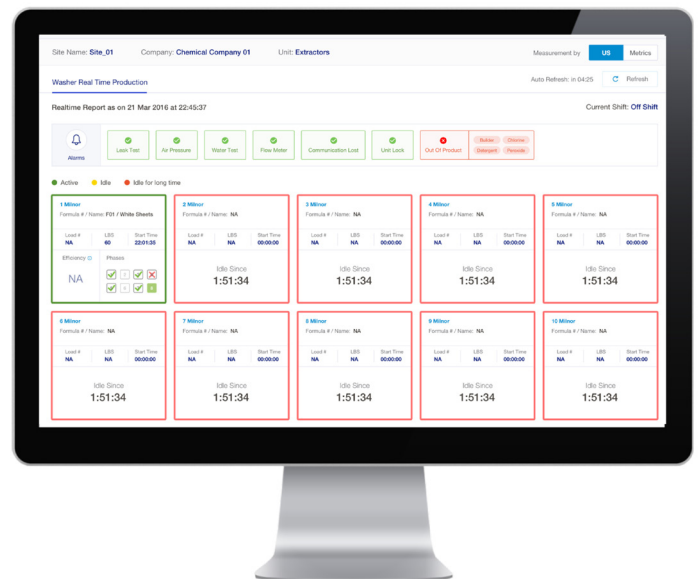

## Cloud-Based IoT Platform for Chemical Providers and End Users

Hydro Connect is a cloud-based Internet of Things (IoT) platform that gives chemical providers and end users increased visibility into their operations, optimizes production, reduces costs and increases customer satisfaction.

Built on the Microsoft Azure platform, Hydro Connect utilizes data generated from Hydro's Central Dosing Systems, currently operating in industrial laundries worldwide. Data transmits securely between the unit and the Hydro Connect system using a cellular modem and monthly data package.

### Advantages of Hydro Connect

- **Scalable solutions across multiple cleaning environments:** Hydro Connect transmits data to the cloud in a number of ways, including cellular, WiFi or Bluetooth depending on the environment.
- **Remote configuration:** Users can make changes to their central dosing system configuration remotely from anywhere in the world with an internet connection. Previously these changes required costly site visits, and now users are reporting up to 90% savings in maintenance costs. Common changes that can be made remotely include adding a formula, changing a dosing amount and switching a unit from flow meter to time mode.
- **A proven, reliable and secure platform:** The Microsoft Azure architecture provides users with a trusted and secure platform, used by hundreds of leading companies across multiple industries for their IoT solutions.
- **Enhanced knowledge to help run your business:** Current Hydro Connect capabilities allow customers and end users to log in and view professional laundry reports in seconds. This reduces time-consuming data uploads, manipulation in Microsoft Excel and the use of a proprietary software package. The flexibility of Hydro Connect makes it a valuable tool for both tactical, day-to-day monitoring and monthly summaries to management.